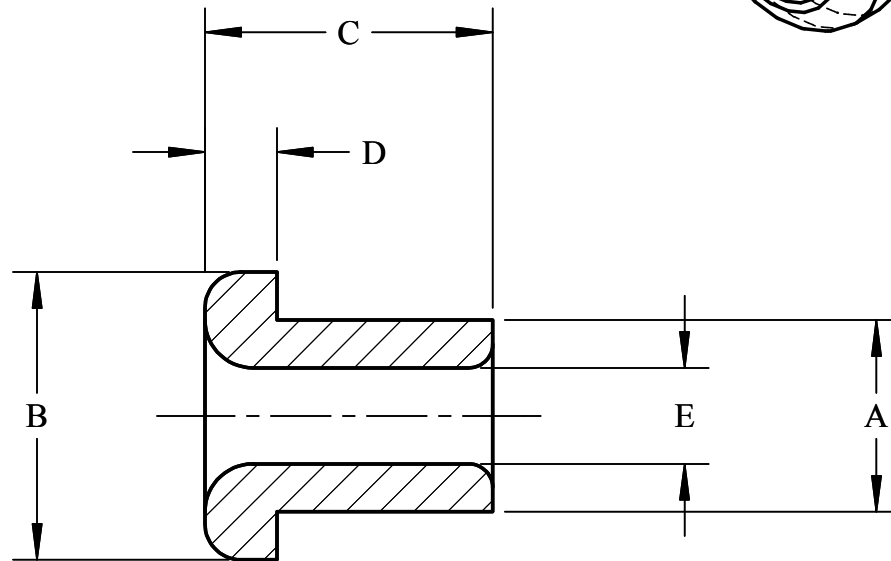

Dimension	Size
A	
B	
C	
D	
E	

Material (Please Circle): White Alumina / Pink Alumina / Titania / Titania-Conductive

KEIR Manufacturing, Inc.  
 133 McLean Road  
 Brevard, NC 28712-9451  
 Tel: (828) 883-2310

**Eyelet**  
**10 Series Eyelet**

THIRD ANGLE PROJECTION

Unless Otherwise Specified:  
 All Tolerances  $\pm 0.010$   
 Break All Sharp Edges

MAT'L: CERAMIC

SCALE: Not To Scale

REF:

DRN: JSH

DATE: 10/03/08